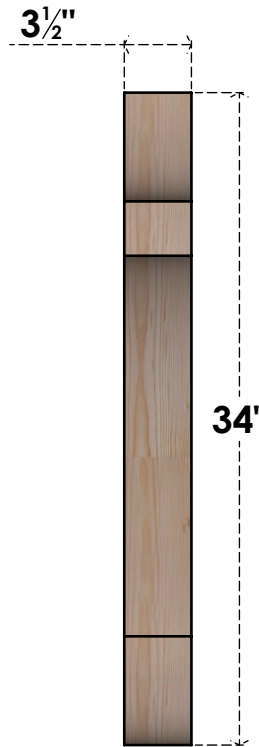

BRC04X22X34OLY00SDF

3 1/2"W X 22"D X 34"H OLYMPIC SMOOTH BRACE, DOUGLAS FIR

EKENA MILLWORK
 2300 WEST MAIN ST.
 CLARKSVILLE, TX 75426
 TOLL FREE: 866-607-0453
 WWW.EKENAMILLWORK.COM

NOTES

1. INSTALLATION TO BE COMPLETED IN ACCORDANCE WITH MANUFACTURER'S SPECIFICATIONS.
2. DRAWING MAY NOT BE TO SCALE
3. THIS DRAWING IS INTENDED FOR DESIGN AND PLANNING PURPOSES ONLY.
4. ALL INFORMATION CONTAINED HEREIN WAS CURRENT AT THE TIME OF DEVELOPMENT BUT MUST BE REVIEWED AND APPROVED BY THE PRODUCT MANUFACTURER TO BE CONSIDERED ACCURATE.
5. PRODUCTS ARE NOT KILN DRIED. THIS ITEM IS UNIQUE AND WILL CONTAIN THE NATURAL VARIATIONS THAT THE WOOD SPECIES OFFERS. THIS MAY RESULT IN VARIATIONS UP TO 1/4"