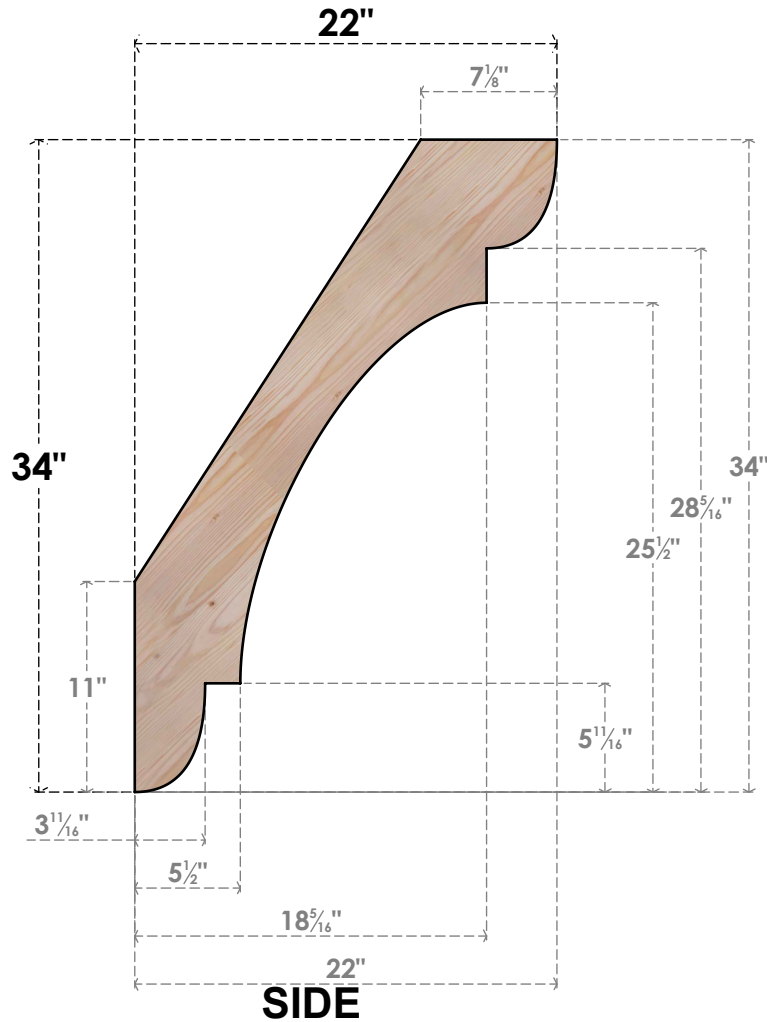

BRC04X22X34OLY00SDF

3 1/2"W X 22"D X 34"H OLYMPIC SMOOTH BRACE, DOUGLAS FIR

EKENA MILLWORK
 2300 WEST MAIN ST.
 CLARKSVILLE, TX 75426
 TOLL FREE: 866-607-0453
 WWW.EKENAMILLWORK.COM

NOTES

1. INSTALLATION TO BE COMPLETED IN ACCORDANCE WITH MANUFACTURER'S SPECIFICATIONS.
2. DRAWING MAY NOT BE TO SCALE
3. THIS DRAWING IS INTENDED FOR DESIGN AND PLANNING PURPOSES ONLY.
4. ALL INFORMATION CONTAINED HEREIN WAS CURRENT AT THE TIME OF DEVELOPMENT BUT MUST BE REVIEWED AND APPROVED BY THE PRODUCT MANUFACTURER TO BE CONSIDERED ACCURATE.
5. PRODUCTS ARE NOT KILN DRIED. THIS ITEM IS UNIQUE AND WILL CONTAIN THE NATURAL VARIATIONS THAT THE WOOD SPECIES OFFERS. THIS MAY RESULT IN VARIATIONS UP TO 1/4"